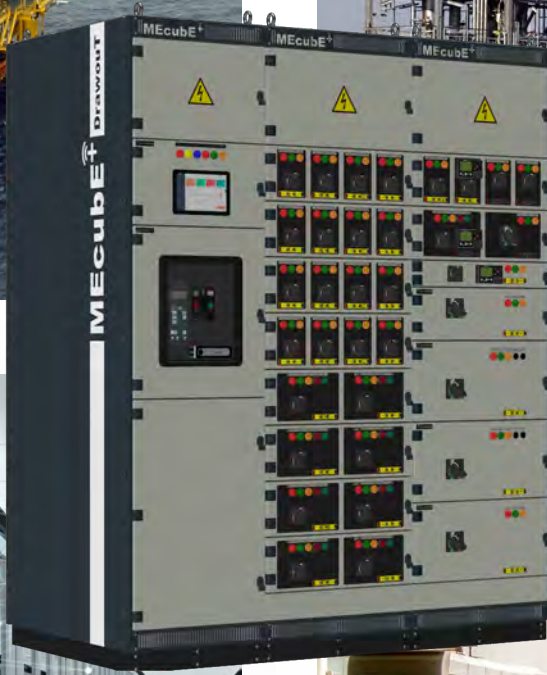

For critical Applications

MEcubE⁺ Drawout

For Critical Applications

FEATURES

Draw out feeders
up to 630 A

Service - test -
Isolated positions
with door closed

Variety of drawers
Quarter, Half, Full Width
Different Height

Conventional
drawer option
in same cubicle

Impeccable safety
Interlocks

ARC Free Zones
for V Bus

Seamless connectivity with any MeCube +
with same rated H Bus

Proven iPMCC Solution

Seamless Integration

Brands