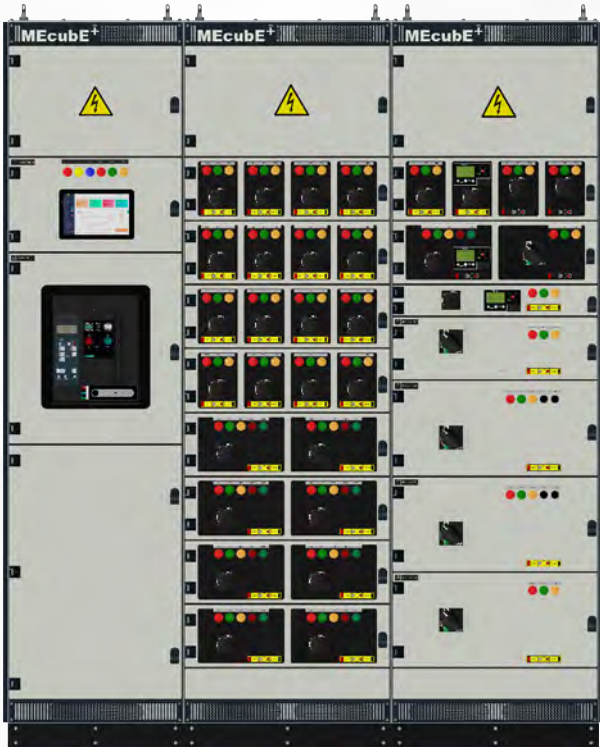

For critical Applications

MEcubE⁺ Drawout

For Critical Applications

FEATURES

Draw out feeders
up to 630 A

Service - test -
Isolated positions
with door closed

Variety of drawers
Quarter, Half, Full Width
Different Height

Conventional
drawer option
in same cubicle

Impeccable safety
Interlocks

ARC Free Zones
for V Bus

Seamless connectivity with any MeCube +
with same rated H Bus

Proven iPMCC Solution

Seamless Integration

Brands